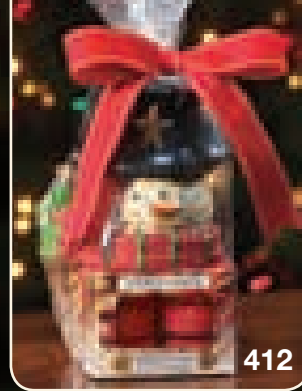

407 SNOWMAN VOTIVE TUBE $10.00

408 REINDEER VOTIVE TUBE $10.00

409 SANTA VOTIVE TUBE $10.00

410 SANTA PANTS TWO-JAR GIFT SET

Juego de regalo de dos frascos pequeños de vela en pantalones de santa Sure to bring smiles, these cute Santa's pants come filled with two small jar candles in two popular seasonal fragrances (Balsam & Cedar and Christmas Cookie™). **$20.00**

411 SNOWMAN CRACKLE VOTIVE GIFT SET

Juego de portavela de muñeco de nieve con velas votivo Wrapped with a bow, this set features a charming Snowman Crackle votive holder and four Samplers® votive candles in assorted holiday fragrances (2 Balsam & Cedar, 2 Sparkling Cinnamon). **$15.00**

412 SPARKLING CINNAMON SNOWMAN TEA LIGHT GIFT SET

Canela luminosa juego de portavelita de muñeco de nieve Make anyone's eyes sparkle with this fun and festive gift set. All wrapped and ready to give, it features a box of twelve Sparkling Cinnamon scented tea lights, and a whimsical Snowman Top Hat tea light holder. **$15.00**

413 CHRISTMAS COOKIE™ RED TIN GIFT SET

Galletas navideñas lata de color rojo set de regalo Includes a reusable, decorative red tin which comes filled with a small tumbler candle and two Samplers® votive candles, all in Christmas Cookie™, plus a Flickering Snowflake glass votive holder. **$25.00**

412