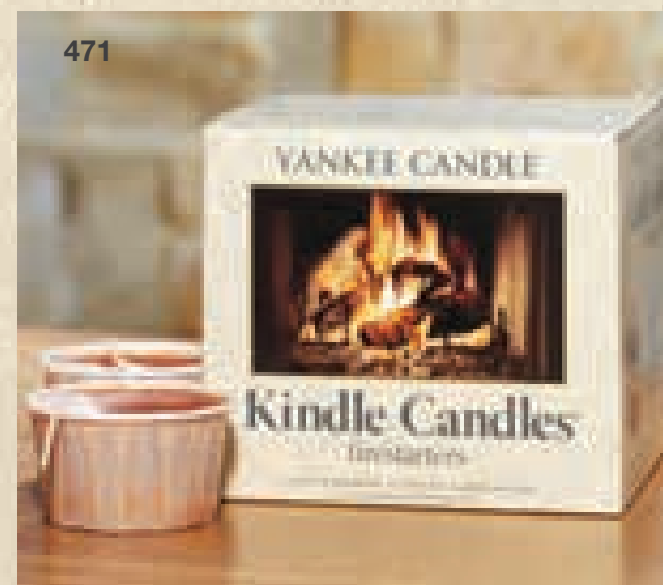

kindle candles® fire starters

Encendedor de fuego
Say goodbye to dangerous bits of newspaper floating in the air, nasty fumes from lighter fluid, messy bark and twigs. Our candles burn away leaving behind no residue. (Box of 12)

- **471** KINDLE CANDLES® FIRE STARTERS $10.00