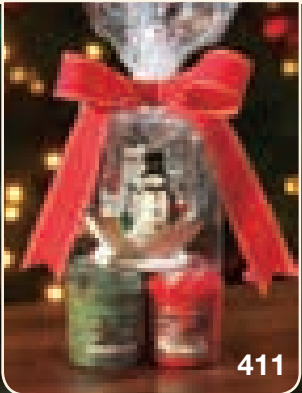

411

Votive gift set includes four Samplers® votive candles and one votive holder.

Santa pants gift set includes two small jar candles.